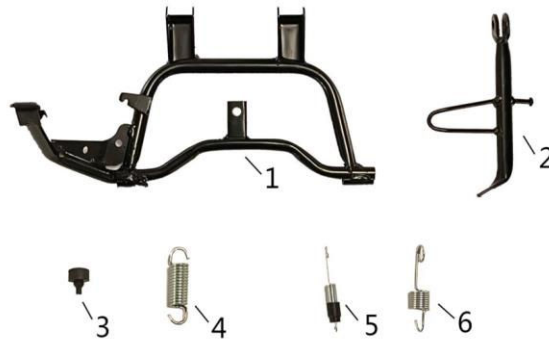

Parts No.	Description	Qty per Vehicle
PMZ50-4-N-001	Main Stand Assy	1
PMZ50-4-N-002	Side Stand Assy	1