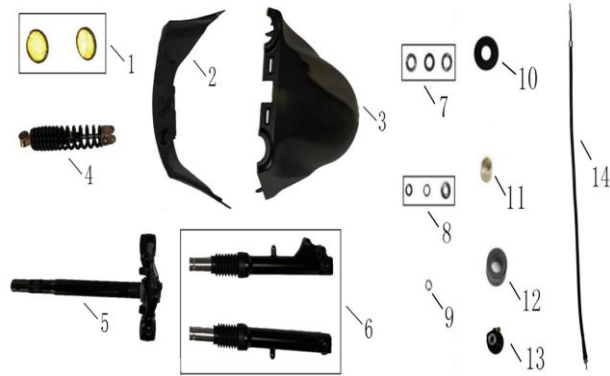

Parts No.	Description	Qty per Vehicel
PMZ50-4-A-001	Rear Fender	1
PMZ50-4-A-002	Rear Light Assy	1
PMZ50-4-A-003	Rear Retro Reflecting Device	1
PMZ50-4-A-004	Side Circular Reflecting Device	2
PMZ50-4-A-005	Bracket,Registration Plate	1
PMZ50-4-A-006	Rear Mudguard, Rear Wheel	1

Parts No.	Description	Qty per Vehicel
PMZ50-4-B-001	Cover, Battery	1
PMZ50-4-B-002	Footrest Base Panel	1
PMZ50-4-B-003	Lower, Front Luggage Carrier	1
PMZ50-4-B-004	USB	1
PMZ50-4-B-005	Helmet Hook	1
PMZ50-4-B-006	Box, Battery	1
PMZ50-4-B-007	Fender	1
PMZ50-4-B-008	Upper, Front Luggage Carrier	1
PMZ50-4-B-009	Cover, Chassis No.	1
PMZ50-4-B-010	Rubber Mat	1
PMZ50-4-B-011	Hook, seat cask	1

Parts No.	Description	Qty per Vehicle
PMZ50-4-E-001	Side Circular Reflecting Device	1 pair
PMZ50-4-E-002	Rear front fender	1
PMZ50-4-E-003	Front rear fender	1
PMZ50-4-E-004	Rear single shock 250 black	1
PMZ50-4-E-007	Lower Bridge Assy, Steer Stem	1
PMZ50-4-E-006	Front shock	1 pair
PMZ50-4-E-007	Bottom Concave, Steel Ball Bowl Assy	1 set
PMZ50-4-E-007	Top Protrude, Steel Ball Bowl Assy	
PMZ50-4-E-009	Flange Lock Nut	1
PMZ50-4-E-010	Dust boot for Steel bowl,	1
PMZ50-4-E-011	Upper bush, rear shock	1
PMZ50-4-E-012	Upper bush's buffer, rear shock	1
PMZ50-4-E-013	Speed counter	1
PMZ50-4-E-014	Cable, Odometer	1

Parts No.	Description	Qty per Vehicle
PMZ50-4-F-001	Brake Switch RH	1
PMZ50-4-F-002	Brake Switch LH	1
PMZ50-4-F-003	Left Lever	1
PMZ50-4-F-004	Right Lever	1
PMZ50-4-F-005	Brake upper Pump (master cylinder)	1
PMZ50-4-F-006	Pump Bracket (caliper mounting bracket) (sold as assembly)	1
PMZ50-4-F-007	Brake under the Pump (caliper)	1
PMZ50-4-F-008	Brake pad	1
PMZ50-4-F-009	Brake clip (sold as assembly)	1
PMZ50-4-F-010	Cable Bracket (sold as assembly)	1
PMZ50-4-F-011	Brake Cable Clip (sold as assembly)	1
PMZ50-4-F-012	Brake tube	1
PMZ50-4-F-013	Bottom Bracket pin (sold as assembly)	2