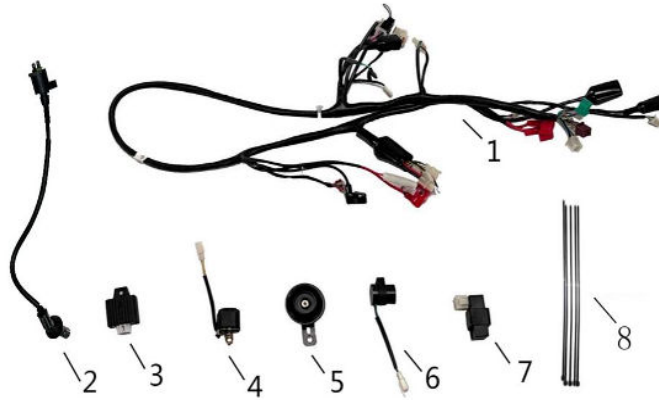

PMZ50-4-N-003	Buffer of hanger	1
PMZ50-4-N-004	Main stand spring	1
PMZ50-4-N-005	Side Stand Spring(internal circlip)	1
PMZ50-4-N-006	Side Stand Spring(external circlip)	1

Parts No.	Description	Qty per Vehicel
PMZ50-4-P-001	Battery assy	1