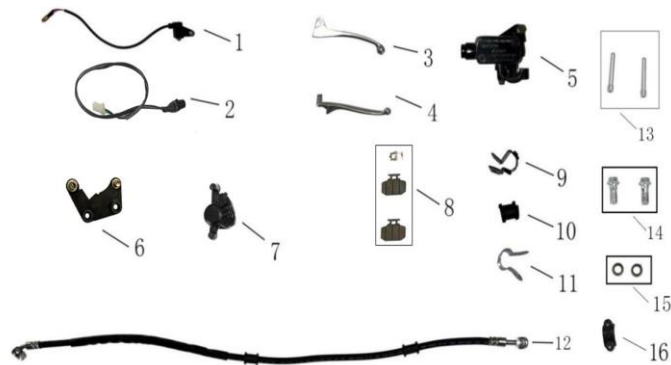

Parts No.	Description	Qty per Vehicel
PMZ50-4-A-001	Rear Fender	1
PMZ50-4-A-002	Rear Light Assy	1
PMZ50-4-A-003	Rear Retro Reflecting Device	1
PMZ50-4-A-004	Side Circular Reflecting Device	2
PMZ50-4-A-005	Bracket,Registration Plate	1
PMZ50-4-A-006	Rear Mudguard, Rear Wheel	1

Parts No.	Description	Qty per Vehicel
PMZ50-4-B-001	Cover, Battery	1
PMZ50-4-B-002	Footrest Base Panel	1
PMZ50-4-B-003	Lower, Front Luggage Carrier	1
PMZ50-4-B-004	USB	1
PMZ50-4-B-005	Helmet Hook	1
PMZ50-4-B-006	Box, Battery	1
PMZ50-4-B-007	Fender	1
PMZ50-4-B-008	Upper, Front Luggage Carrier	1
PMZ50-4-B-009	Cover, Chassis No.	1
PMZ50-4-B-010	Rubber Mat	1
PMZ50-4-B-011	Hook, seat cask	1

Parts No.	Description	Qty per Vehicle
PMZ50-4-F-001	Brake Switch RH	1
PMZ50-4-F-002	Brake Switch LH	1
PMZ50-4-F-003	Left Lever	1
PMZ50-4-F-004	Right Lever	1
PMZ50-4-F-005	Brake upper Pump (master cylinder)	1
PMZ50-4-F-006	Pump Bracket (caliper mounting bracket) (sold as assembly)	1
PMZ50-4-F-007	Brake under the Pump (caliper)	1
PMZ50-4-F-008	Brake pad	1
PMZ50-4-F-009	Brake clip (sold as assembly)	1
PMZ50-4-F-010	Cable Bracket (sold as assembly)	1
PMZ50-4-F-011	Brake Cable Clip (sold as assembly)	1
PMZ50-4-F-012	Brake tube	1
PMZ50-4-F-013	Bottom Bracket pin (sold as assembly)	2

Parts No.	Description	Qty per Vehicle
PMZ50-4-R-001	Frame	1
PMZ50-4-R-002	Bracket, Front Mudguard	1
PMZ50-4-R-003	Bracket, Lock Assy, Seat	1
PMZ50-4-R-004	Block Holder, Fuel Tank	1
PMZ50-4-R-005	Hanger liner	1
PMZ50-4-R-006	Block Holder, Fuel Tank, pull block	1
PMZ50-4-R-007	Retainer Rubber, Swing arm	1
PMZ50-4-R-008	Block Holder, Fuel Tank, left lever	1
PMZ50-4-R-008-01	Block Holder, Fuel Tank, right lever	1
PMZ50-4-R-009	Left Shield	1
PMZ50-4-R-009-01	Right Shield	1
PMZ50-4-R-010	Bracket, Horn	1
PMZ50-4-R-011	Swing arm	1
PMZ50-4-R-012	Lock Set with cable	1