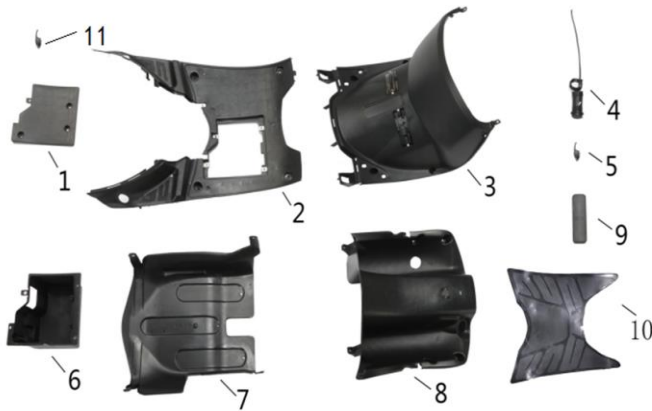

Parts No.	Description	Qty per Vehicel
PMZ50-4-A-001	Rear Fender	1
PMZ50-4-A-002	Rear Light Assy	1
PMZ50-4-A-003	Rear Retro Reflecting Device	1
PMZ50-4-A-004	Side Circular Reflecting Device	2
PMZ50-4-A-005	Bracket,Registration Plate	1
PMZ50-4-A-006	Rear Mudguard, Rear Wheel	1

Parts No.	Description	Qty per Vehicel
PMZ50-4-B-001	Cover, Battery	1
PMZ50-4-B-002	Footrest Base Panel	1
PMZ50-4-B-003	Lower, Front Luggage Carrier	1
PMZ50-4-B-004	USB	1
PMZ50-4-B-005	Helmet Hook	1
PMZ50-4-B-006	Box, Battery	1
PMZ50-4-B-007	Fender	1
PMZ50-4-B-008	Upper, Front Luggage Carrier	1
PMZ50-4-B-009	Cover, Chassis No.	1
PMZ50-4-B-010	Rubber Mat	1
PMZ50-4-B-011	Hook, seat cask	1

Parts No.	Description	Qty per Vehicle
PMZ50-4-C-001	Right Shield	1
PMZ50-4-C-002	Front cover, seat	1
PMZ50-4-C-003Black	R. Decorating Cover	1
PMZ50-4-C-003Yellow	R. Decorating Cover	1
PMZ50-4-C-003Grey	R. Decorating Cover	1
PMZ50-4-C-003White	R. Decorating Cover	1
PMZ50-4-C-003Red	R. Decorating Cover	1
PMZ50-4-C-004Black	Rear Central Decorating Cover	1
PMZ50-4-C-004Yellow	Rear Central Decorating Cover	1
PMZ50-4-C-004Grey	Rear Central Decorating Cover	1
PMZ50-4-C-004White	Rear Central Decorating Cover	1
PMZ50-4-C-004Red	Rear Central Decorating Cover	1
PMZ50-4-C-005	Rear Shield	1
PMZ50-4-C-006Black	L. Decorating Cover	1
PMZ50-4-C-006Yellow	L. Decorating Cover	1
PMZ50-4-C-006Grey	L. Decorating Cover	1
PMZ50-4-C-006White	L. Decorating Cover	1
PMZ50-4-C-006Red	L. Decorating Cover	1
PMZ50-4-C-007	Left Shield	1

Parts No.	Description	Qty per Vehicle
PMZ50-4-D-001	Inside Cover, seat bucket	1
PMZ50-4-D-002	Seat bucket	1
PMZ50-4-D-003	SEAT CUSION LOCK HOOK	1
PMZ50-4-D-004	Rear rack	1
PMZ50-4-D-005	seat	1
PMZ50-4-D-006	Lock Assy, Seat	1
PMZ50-4-D-007	Cable, Seat Lock	1
PMZ50-4-D-008	rack Plug 1.5,	3