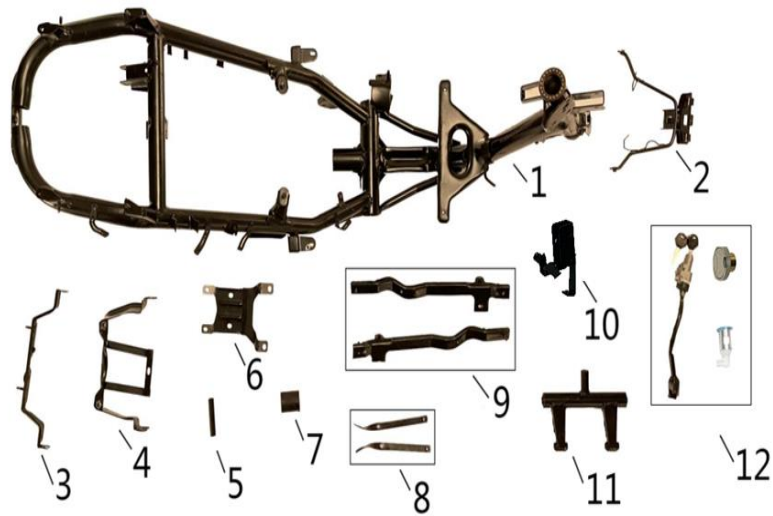

Parts No.	Description	Qty per Vehicle
PMZ50-4-R-001	Frame	1
PMZ50-4-R-002	Bracket, Front Mudguard	1
PMZ50-4-R-003	Bracket, Lock Assy, Seat	1
PMZ50-4-R-004	Block Holder, Fuel Tank	1
PMZ50-4-R-005	Hanger liner	1
PMZ50-4-R-006	Block Holder, Fuel Tank, pull block	1
PMZ50-4-R-007	Retainer Rubber, Swing arm	1
PMZ50-4-R-008	Block Holder, Fuel Tank, left lever	1
PMZ50-4-R-008-01	Block Holder, Fuel Tank, right lever	1
PMZ50-4-R-009	Left Shield	1
PMZ50-4-R-009-01	Right Shield	1
PMZ50-4-R-010	Bracket, Horn	1
PMZ50-4-R-011	Swing arm	1
PMZ50-4-R-012	Lock Set with cable	1